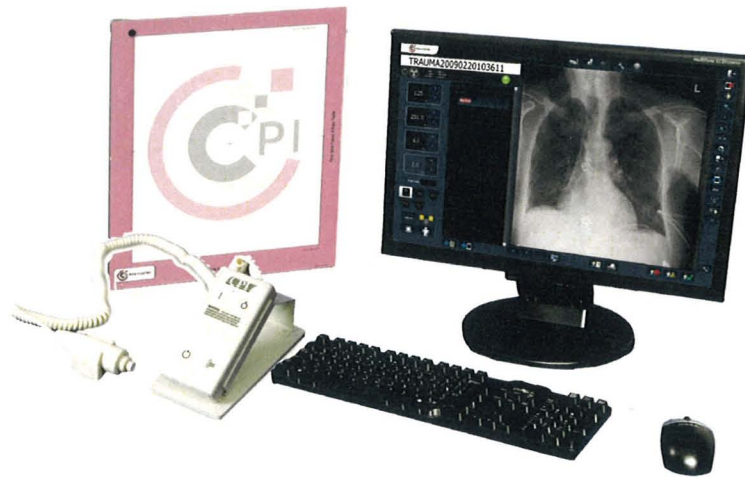

One Company. One Product. Multiple Solutions.

Upgrade Your Radiographic System to the Finest DR Solution on the Market Today.

Upgrade From Your Film or CR Based Radiographic System Today and Enjoy These benefits:

- Optimum Image Quality from the 9.3 Megapixel, 16 bit A/D Full-Field Imaging Detector.
- Full integration with CPI radiographic generators*
- Cassette Sized Portable Detector for easy and cost effective retrofit. Works with your existing equipment without expensive modifications.
- APR Tuned Image Processing and Generator Techniques.
- Highly automated single console integration that can begin and complete an examination in as few as 4 clicks.

Two Panel Retrofit Solution

Fixed Varian 17 by 17 Detector for Upright Exams.

Portable Varian 14 by 17 Detector for Tabletop and Table Bucky Exams

Single Panel Retrofit Solution

Portable Varian 14 by 17 Detector All Upright, Tabletop and Table Bucky Exams