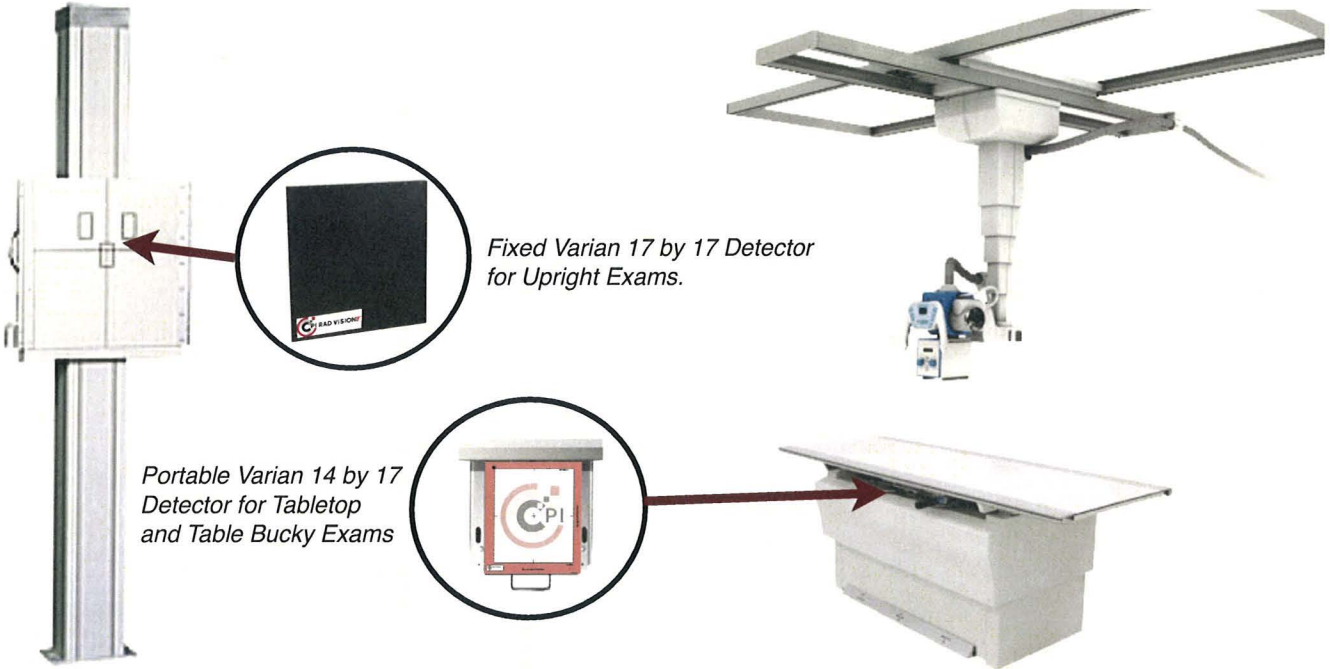

- Optimum Image Quality from the 9.3 Megapixel, 16 bit A/D Full-Field Imaging Detector.
- Full integration with CPI radiographic generators*
- Cassette Sized Portable Detector for easy and cost effective retrofit. Works with your existing equipment without expensive modifications.
- APR Tuned Image Processing and Generator Techniques.
- Highly automated single console integration that can begin and complete an examination in as few as 4 clicks.

Two Panel Retrofit Solution

Fixed Varian 17 by 17 Detector for Upright Exams.

Portable Varian 14 by 17 Detector for Tabletop and Table Bucky Exams

Single Panel Retrofit Solution

Portable Varian 14 by 17 Detector All Upright, Tabletop and Table Bucky Exams