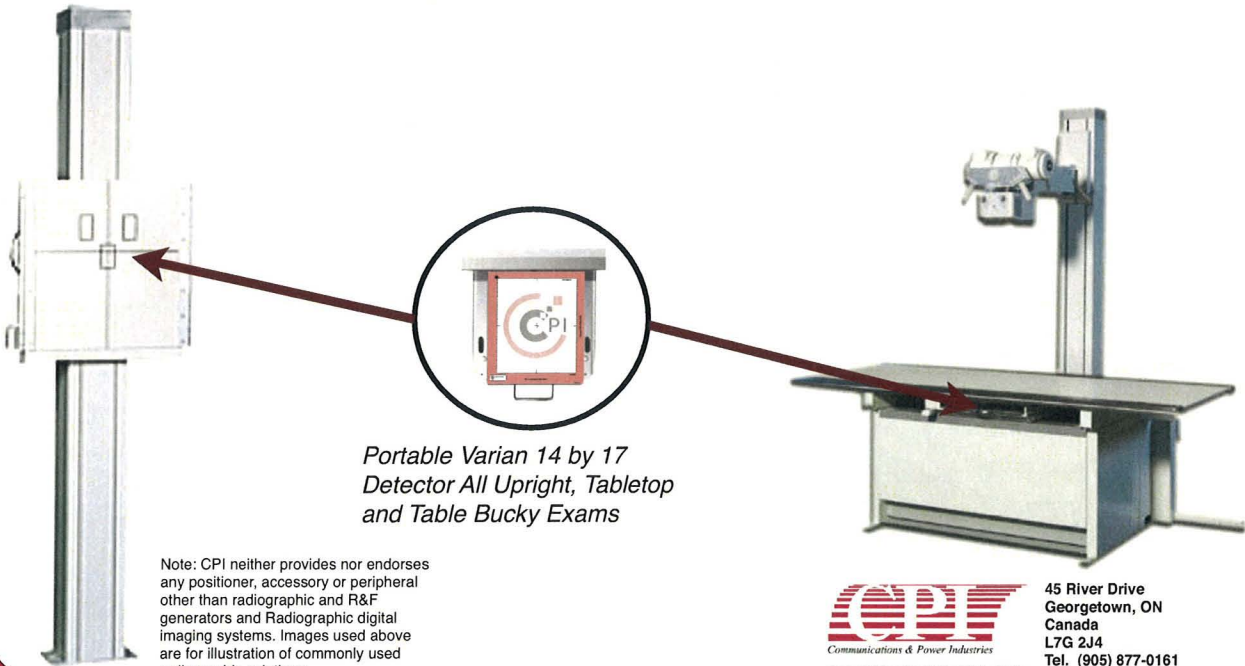

- Optimum Image Quality from the 9.3 Megapixel, 16 bit A/D Full-Field Imaging Detector.
- Full integration with CPI radiographic generators*
- Cassette Sized Portable Detector for easy and cost effective retrofit. Works with your existing equipment without expensive modifications.
- APR Tuned Image Processing and Generator Techniques.
- Highly automated single console integration that can begin and complete an examination in as few as 4 clicks.

Two Panel Retrofit Solution

Fixed Varian 17 by 17 Detector for Upright Exams.

Portable Varian 14 by 17 Detector for Tabletop and Table Bucky Exams

Single Panel Retrofit Solution

Portable Varian 14 by 17 Detector All Upright, Tabletop and Table Bucky Exams