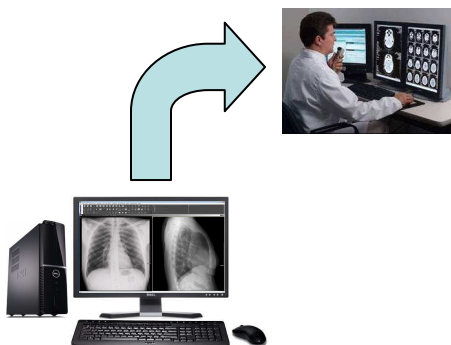

Genesis **OmniOne**

All-in-One PACS Archive, Viewer & Image Transmission

OmniOne is an “All-in-One” PACS system with a full-featured SQL database for secure archiving of all DICOM images. **OmniOne** features diagnostic viewing of digital images on a 24” Widescreen 2MP monitor with portrait and landscape orientation. Images can be sent to off-site locations via the Internet using HIPAA-compliant encryption. **OmniOne’s** reliable hardware has a 3-year on-site warranty.

Image Archiving

OmniOne uses the DICOM Storage SCP to allow images from CR, DR, CT, MR, US, NM and all other DICOM modalities to be received and stored automatically. **OmniOne** utilizes a SQL database for security and scalability. Thanks to an embedded DICOM file compressor, images can be stored as DICOM uncompressed or lossless JPG to maximize storage space. The archive also supports multiple OmniWeb viewing licenses.

Diagnostic Viewing

OmniOne combines a 24” widescreen diagnostic viewing monitor (portrait and landscape orientation) with full-featured viewing software for complete interpretation of images. **OmniOne’s** unique diagnostic features include Image Stitching, CD / DVD burning, emailing images in 6 formats, DICOM / paper printing and a full compliment of annotation tools designed to maximize workflow.

Image Transmission

OmniOne combines the security of a redundant image repository with the convenience of image transmission to an off-site facility for radiology interpretation and disaster recovery. Using the Internet, **OmniOne** applies HIPAA-compliant encryption & decryption to bring full DICOM images to your offsite location. If transmission is broken, **OmniOne** automatically re-establishes connection and resumes transmission at the exact point of disconnect to avoid data loss.