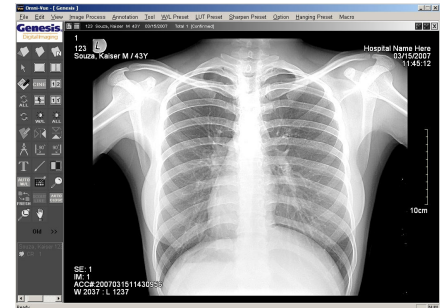

Genesis **OmniArchive**TM

PACS Server/Archive with Pre-Configured Hardware & Packaged OmniVue Software

OmniArchive is a turnkey imaging archival and distribution system. Simply set **OmniArchive** as the destination for CR, DR and any other DICOM modality. Your images will be stored on redundant RAID 1 or RAID 5 hard drives and can be immediately accessed by OmniVue diagnostic viewing software.

Storage

OmniArchive uses the DICOM Storage SCP to allow images from CR, DR, CT, MR, US, NM and any other DICOM modality to be received and stored automatically. **OmniArchive** utilizes a SQL database for security and scalability. Thanks to an embedded DICOM file compressor, images can be stored as DICOM uncompressed or lossless JPG to maximize storage space.

Auto Routing

After storing DICOM images, **OmniArchive** allows the user to automatically send images to another destination. Using DICOM Storage SCU, **OmniArchive** can automatically route images to an offsite archive for disaster recovery, to a physician's desk for a second read or to a permanent location for centralized storage of multiple clinics.

Scalable

OmniArchive comes pre-configured and pre-tested from Genesis in any number of scalable storage sizes – from 50,000 to over 1 million CR images. Using DICOM Echo and Storage SCP, multiple images can be received from multiple modalities. Using DICOM Storage SCU, multiple servers can be linked to expand storage across the network. **OmniArchive** supports Query & Retrieve SCP and is the perfect central archive for multiple concurrent users.