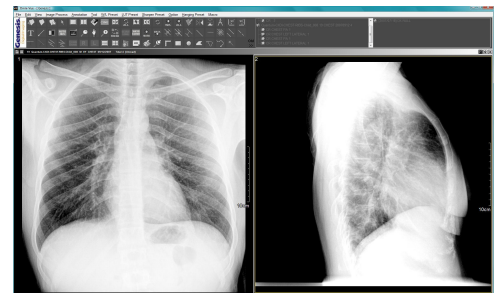

OmniVue Software Included

Every **OmniArchive** system comes bundled with multiple copies of the industry-leading OmniVue diagnostic viewing software, which will easily access and view images stored on the **OmniArchive** database.