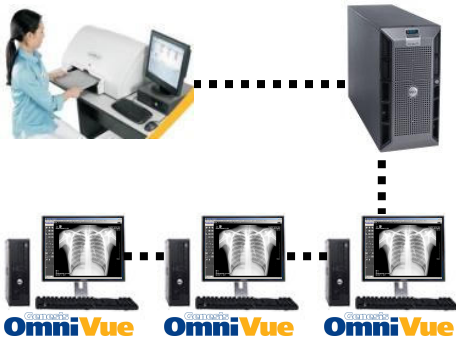

Genesis **OmniArchive**TM

PACS Server/Archive with Pre-Configured Hardware & Packaged OmniVue Software

OmniArchive is a turnkey imaging archival and distribution system. Simply set **OmniArchive** as the destination for CR, DR and any other DICOM modality. Your images will be stored on redundant RAID 1 or RAID 5 hard drives and can be immediately accessed by OmniVue diagnostic viewing software.

Storage

OmniArchive uses the DICOM Storage SCP to allow images from CR, DR, CT, MR, US, NM and any other DICOM modality to be received and stored automatically. **OmniArchive** utilizes a SQL database for security and scalability. Thanks to an embedded DICOM file compressor, images can be stored as DICOM uncompressed or lossless JPG to maximize storage space.

Auto Routing

After storing DICOM images, **OmniArchive** allows the user to automatically send images to another destination. Using DICOM Storage SCU, **OmniArchive** can automatically route images to an offsite archive for disaster recovery, to a physician's desk for a second read or to a permanent location for centralized storage of multiple clinics.

Scalable

OmniArchive comes pre-configured and pre-tested from Genesis in any number of scalable storage sizes – from 50,000 to over 1 million CR images. Using DICOM Echo and Storage SCP, multiple images can be received from multiple modalities. Using DICOM Storage SCU, multiple servers can be linked to expand storage across the network. **OmniArchive** supports Query & Retrieve SCP and is the perfect central archive for multiple concurrent users.